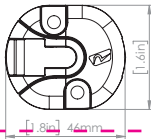

NOTE:

To make a longer track - simply buy another kit and add as many side sections as you like!

End Caps - No Track

- 1 x Open End
- 1 x Closed End