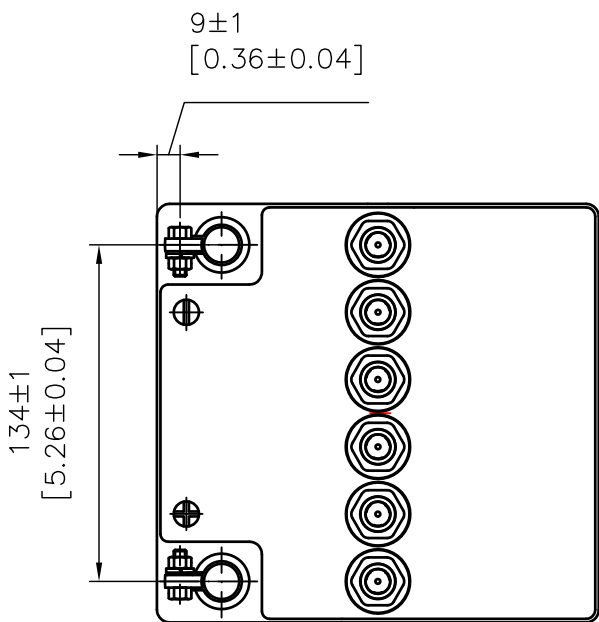

LABEL (155x95)

Art.nr. 64000250

 <b>MASTERVOLT</b>	Name: <b>MVG 12/25 - Gel 12V</b>		Drawing units: mm		
	Scale: na Drawn by: hFd	Checked: JJB Date: 20080215	<b>A4</b>	 	
			Drawing: M2240-0		