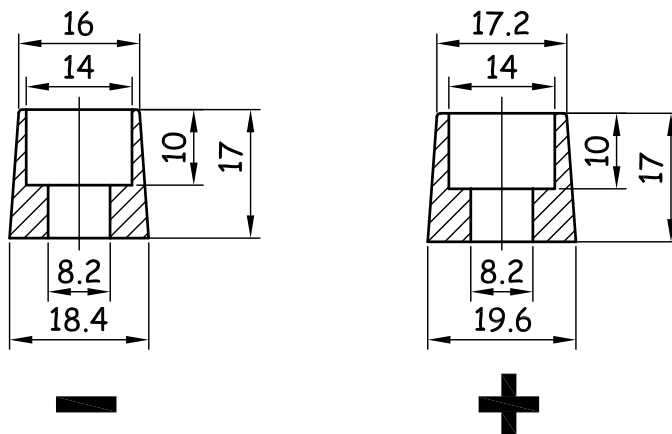

Battery terminals

Both terminals come with M8x20 inner hexagonal rvs bolt

Part number: 62000900

Name: <b>AGM 90Ah</b>		Drawing unit: mm	
 <b>MASTERVOLT</b>	Scale: na	Checked:	size <b>A4</b> 
	Drawn by: hFd	Date: 20051209	