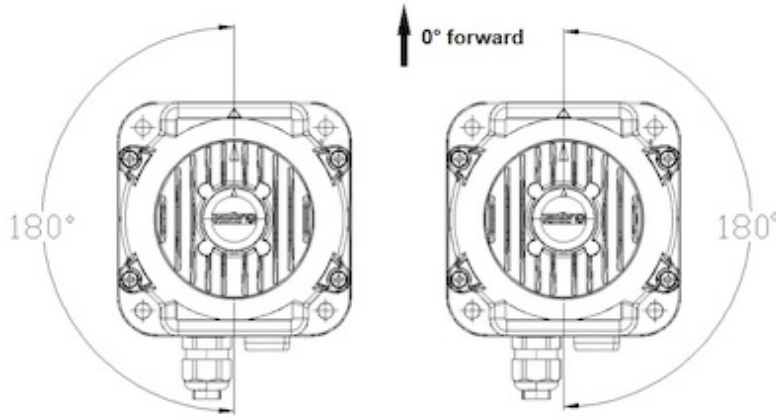

# 60 LED A/R GREEN (2×180°) STB+PORT 24VDC

Aqua Signal's Series 60 navigation lights are designed for vessels from 20 to 50 meters, Series 61 LED navigation lights for vessels above 50 meters in length. Long product lifetime has been an essential priority when designing the two single tier lanterns. A smart, tamper proof countdown system will also give the user a warning when it's time to replace the lanterns. Even at an ambient temperature at 45°C the lifetime is 100 000 hours.

## Technical specifications

Certificates	
Certification	DNV
Marine Approved	True
Technical Data	
Minimum ambient temperature (°C)	-25
Maximum ambient temperature (°C)	55
IP classification	X6/X7
Lantern type	Single
Light Technical Data	
Light source	LED
Power consumption light source (W)	2
Lamp type	GREEN
Power consumption light source 2 (W)	2
Light source included	True
Lifetime	
L70 Median useful life LED Ta45 (hr)	100 000
Electrical Data	
Mains current	0.10
Main Feed DC (V) Min	21.6
Main Feed DC (V) Max	31.2
Total consumption (W)	4

Optic	
Output angle (°)	2×180
Visibility (nm)	2
Material of diffuser	Borosilicate glass
Housing	
Main body material	Polycarbonate
Surface treatment	Reinforced
Body colour	BL - Black
Main body colour name	Black
Dimensions	
Length (mm)	189
Width (mm)	154
Height (mm)	178
Net weight (kg)	3.000028
Cable Inlet	
Cable gland	M25-Polyamide
Max cable diameter (mm)	17
Min cable diameter (mm)	10
Logistic Data	
Item gross weight (kg)	3.2609

Set of 2 lights with 180°  
light openings:  
180° Starbord side  
180° Port side

For lights dimensions please  
see separate datasheets for  
particular lights.