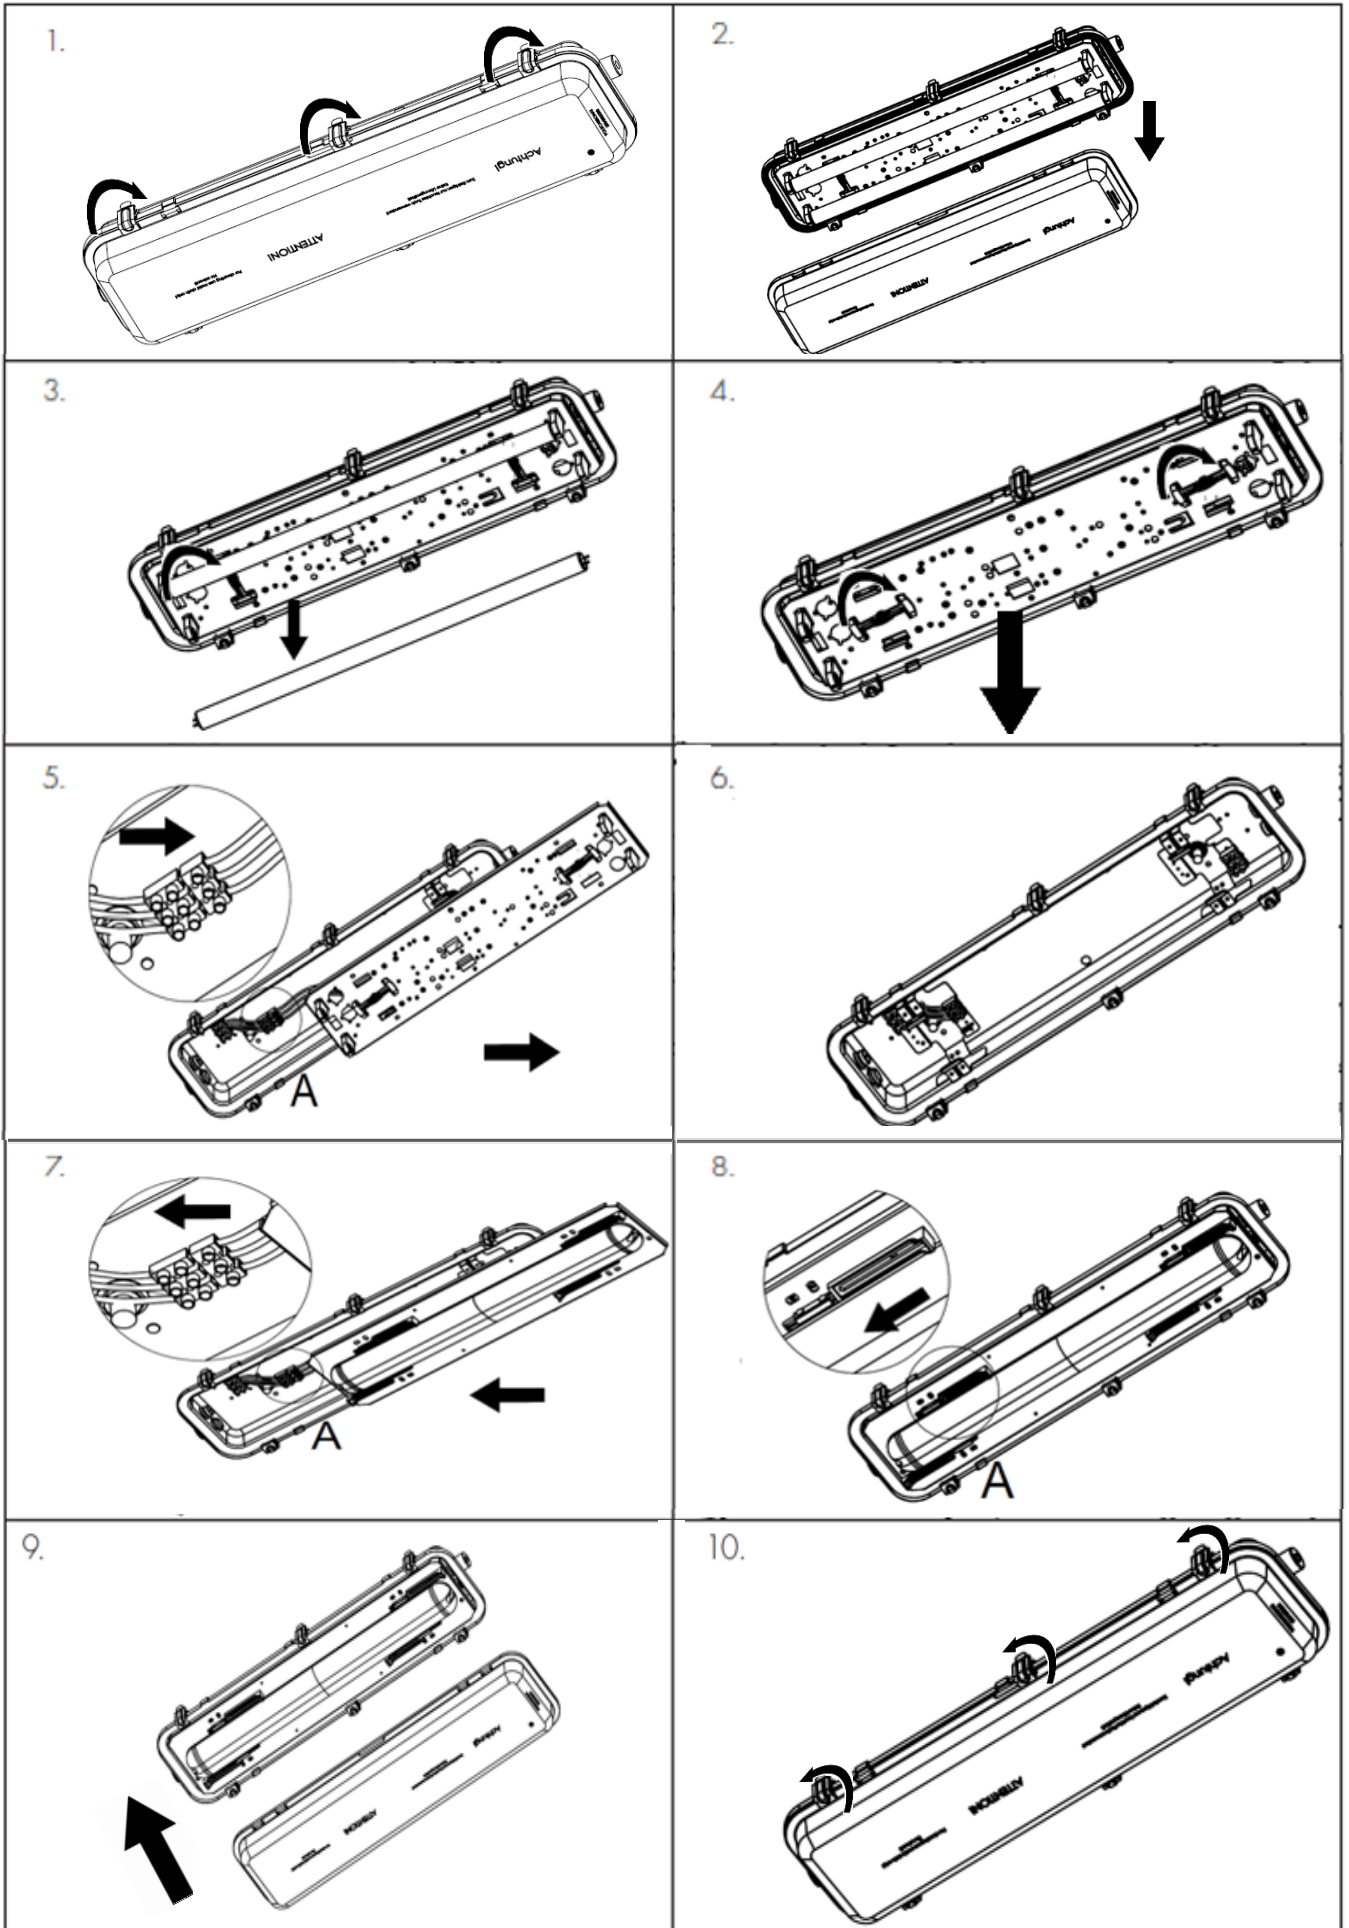

GLAMOX

Glamox 1445 LED KIT

Use Manual

GLAMOX

Glamox 1445 LED KIT – Upgrade from 1044 T8 to 1445 LED

GLAMOX

Glamox 1445 LED KIT – Upgrade from 1044 T8 to 1445 LED pictures

- 1.
- 2.
- 3.
- 4.
- 5.
- 6.
- 7.
- 8.
- 9.
- 10.
- 11.