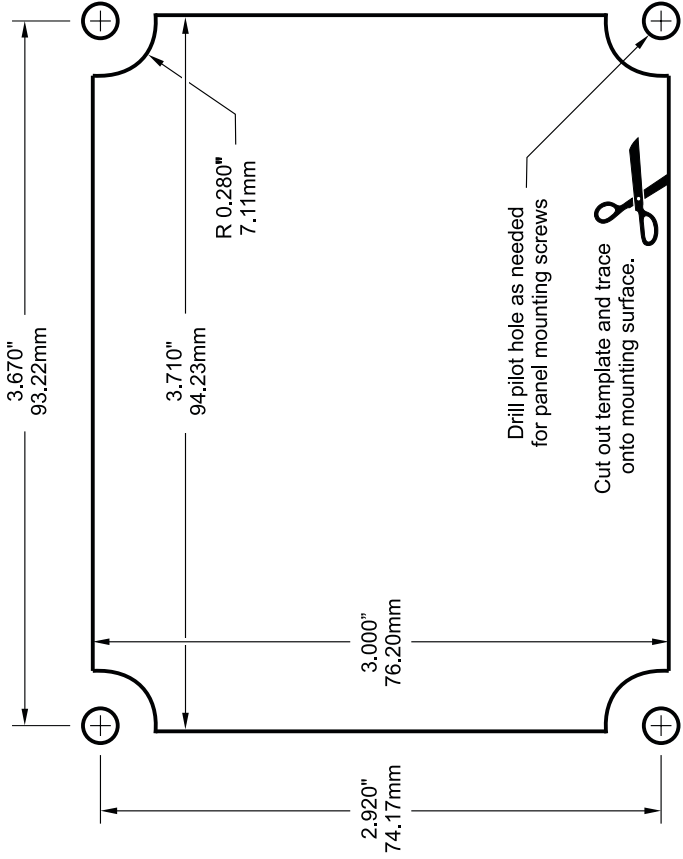

This template has been provided to help you in installing your new Blue Sea Systems' water resistant power distribution panel.

This template has been provided to help you in installing your new Blue Sea Systems' water resistant power distribution panel.

Small Panel Template PN 8274 / 8374

Small Panel Template PN 8274 / 8374