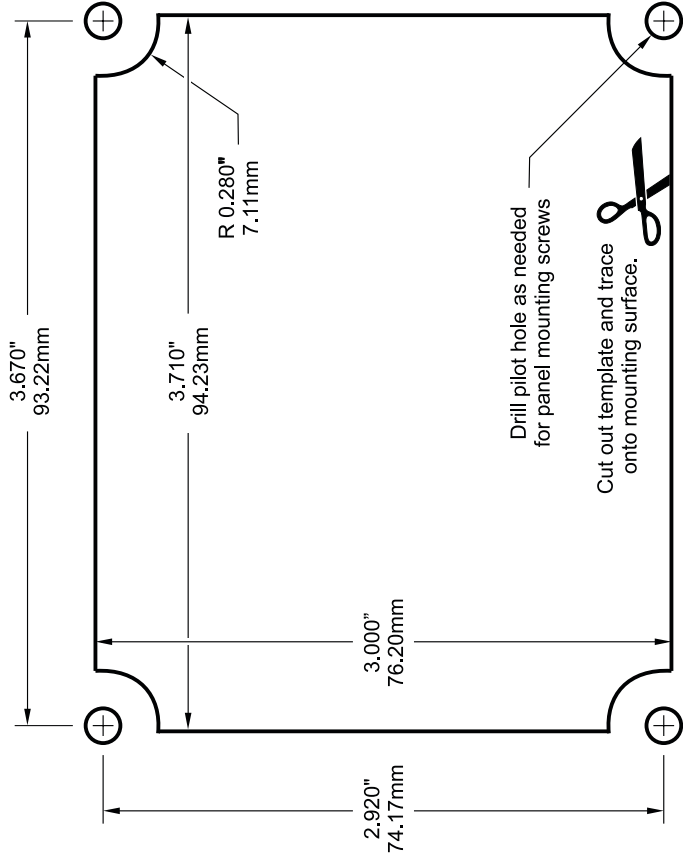

This template has been provided to help you in installing your new Blue Sea Systems' water resistant power distribution panel.

This template has been provided to help you in installing your new Blue Sea Systems' water resistant power distribution panel.

Small Panel Template PN 8274 / 8374

Small Panel Template PN 8274 / 8374