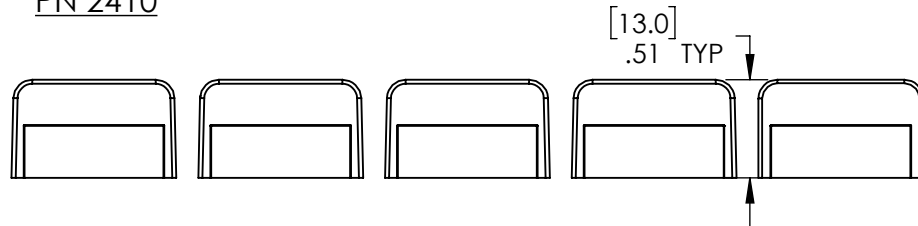

THIS DRAWING AND THE INFORMATION CONTAINED WITHIN IT ARE CONFIDENTIAL AND MAY NOT BE COPIED OR DISCLOSED WITHOUT THE WRITTEN PERMISSION OF BLUE SEA SYSTEMS.

THIRD ANGLE PROJECTION

	NAME	DATE
DRAWN	T.DYKAS	2018.05.17
CHECKED	-	-
-	-	-
-	-	-
-	-	-

COMMENTS:

-

BLUE SEA SYSTEMS

425 Sequoia Drive Bellingham, WA 98226
Phone (360)738-8230 Fax (360)734-4195

Terminal Blocks - 20A

24XX SERIES

SIZE	DWG. NO.	REV.
A	Terminal Blocks - 20A - Family Drawing	1
SCALE 1:1	WEIGHT:	SHEET 1 OF 1