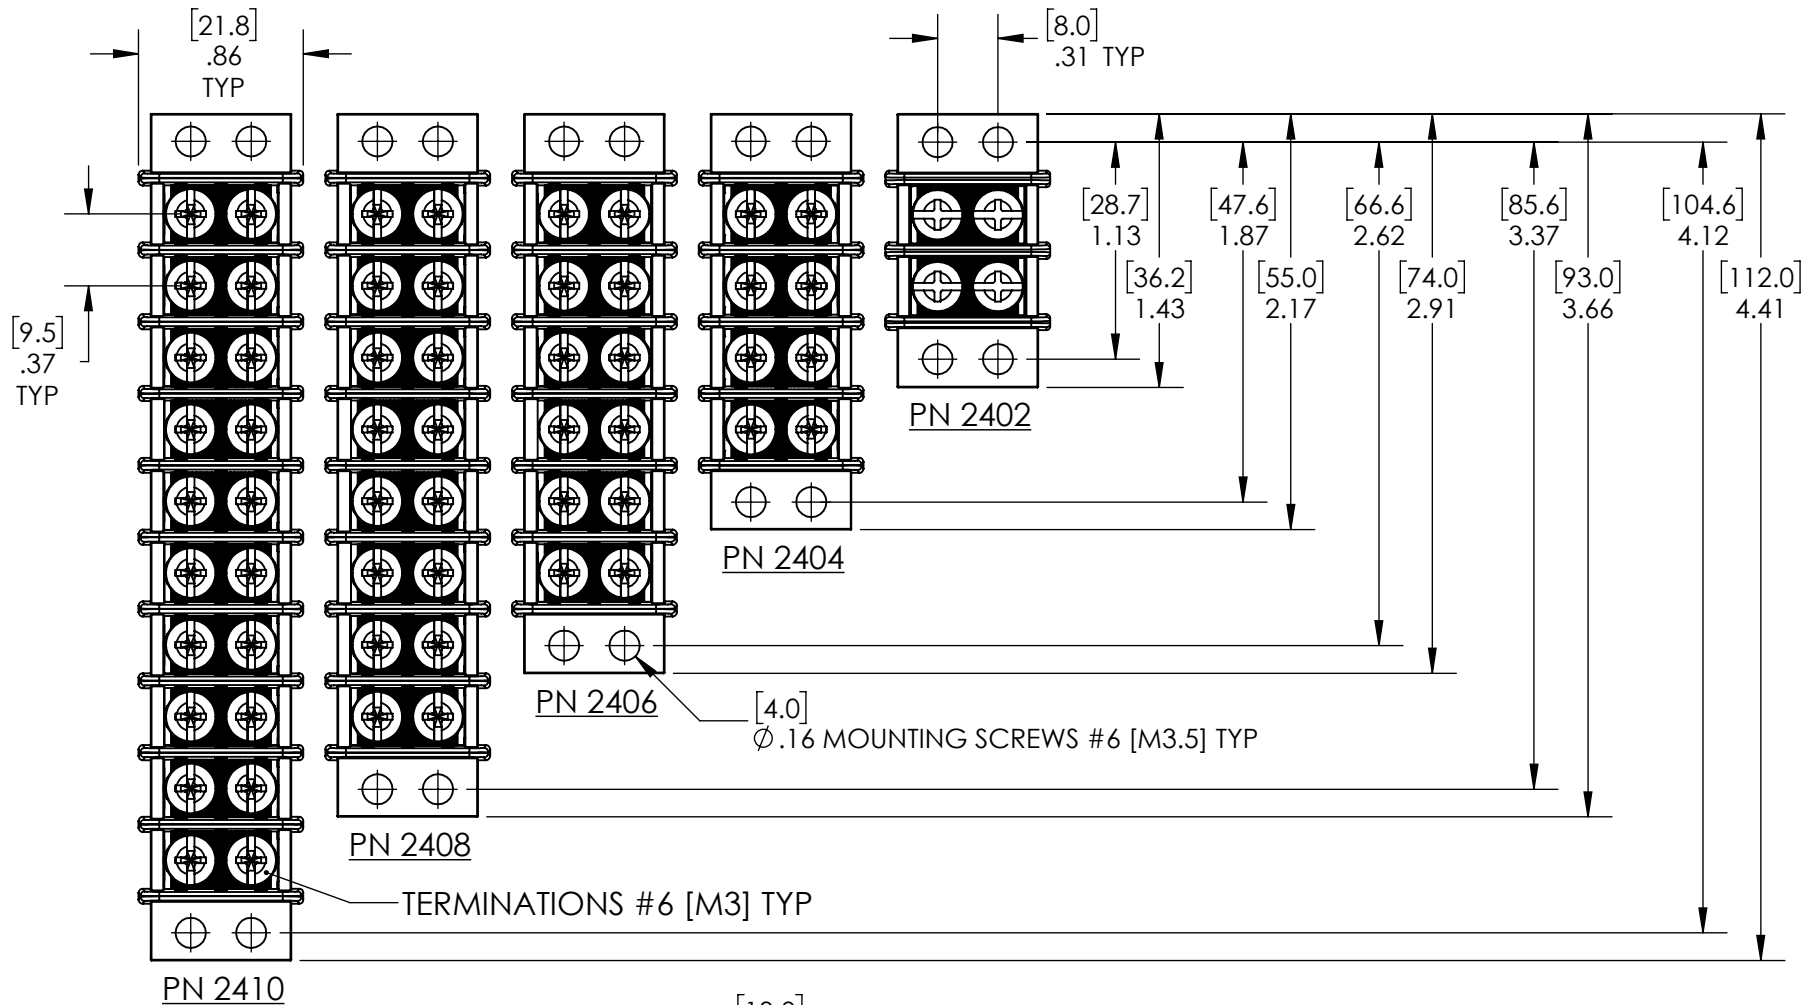

THIS DRAWING AND THE INFORMATION CONTAINED WITHIN IT ARE CONFIDENTIAL AND MAY NOT BE COPIED OR DISCLOSED WITHOUT THE WRITTEN PERMISSION OF BLUE SEA SYSTEMS.

THIRD ANGLE PROJECTION

	NAME	DATE
DRAWN	T.DYKAS	2018.05.17
CHECKED	-	-
-	-	-
-	-	-
-	-	-

COMMENTS:

-

BLUE SEA SYSTEMS

425 Sequoia Drive Bellingham, WA 98226
Phone (360)738-8230 Fax (360)734-4195

Terminal Blocks - 20A

24XX SERIES

SIZE	DWG. NO.	REV.
A	Terminal Blocks - 20A - Family Drawing	1
SCALE 1:1	WEIGHT:	SHEET 1 OF 1